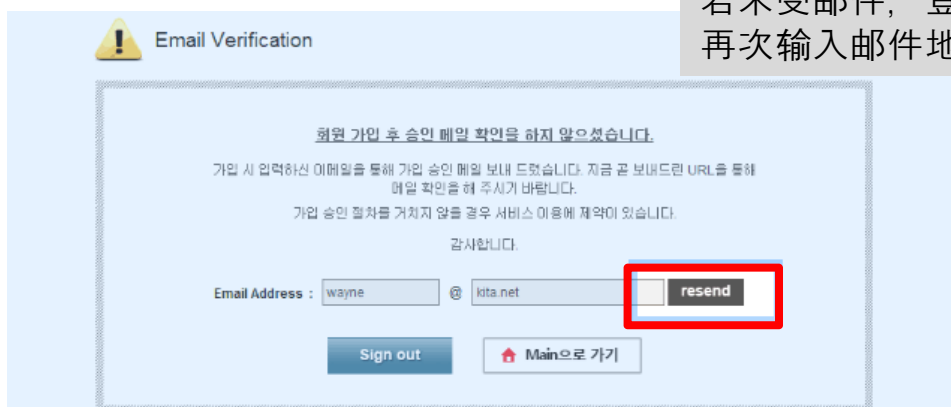

  请输出左侧验证码。
This helps tradeKorea to prevent automated registration. Please make sure your information is correct.

输入红框的内容后，点击 Sing Up 。

1_ 注册

填报所有要求事项，注册时输入的内容自动发给您的邮件。

Please confirm that your e-mail address is correct by clicking here!

点击文句，完成注册。

若未受邮件，登陆时显示如下的画面。

再次输入邮件地址，请点击 resend（再发）键。

2. 結算

进行注册及结算步骤。

The screenshot displays the tradeKorea.com website interface. At the top, there is a navigation bar with links for 'Sign Out', 'Hello Eul a', 'Credit: 1236', 'About tradeKorea', 'Support', 'Service', 'My tradeKorea', 'Cart', 'Webzine', and language options '국문' and '中文'. The main header features the tradeKorea.com logo and a search bar containing the text 'KOSAPLUS', which is highlighted with a red rectangular box. Below the search bar, a dropdown menu shows suggestions: 'cosmetics whole', 'kosapius', and 'KOSAPLUS'. To the right of the search bar is a 'SEARCH' button and an 'Advanced Search' link. The central banner advertises the 'Global Business Matching Service' with the text 'It's Reliable, Fast and Free sourcing service for buyers. Directly meet with top suppliers within 24 working hours.' and a 'Submit an application' button. On the left, there is a 'ALL CATEGORIES' sidebar with a list of product categories. On the right, there are two columns of service offerings: 'IF YOU'RE BUYER' (Global Business Matching Service, Post Buying Leads, Online Exhibition, Online Payment Product, Korea Trade Statistics) and 'IF YOU'RE SELLER' (Global Business Matching Service). A 'mall24' advertisement is visible on the far right, along with a 'KOREAN MADE' logo.