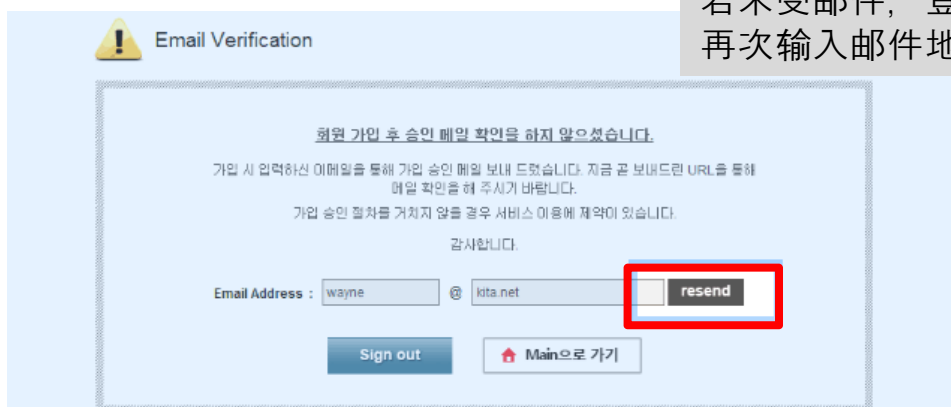

输入红框的内容后，点击 Sing Up 。

1_ 注册

填报所有要求事项，注册时输入的内容自动发给您的邮件。

Please confirm that your e-mail address is correct by clicking here!

点击文句，完成注册。

若未受邮件，登陆时显示如下的画面。

再次输入邮件地址，请点击 resend（再发）键。

2. 結算

进行注册及结算步骤。

The screenshot displays the tradeKorea.com website interface. At the top, there is a navigation bar with links for 'Sign Out', 'Hello Eul a', 'Credit: 1236', 'About tradeKorea', 'Support', 'Service', 'My tradeKorea', 'Cart', 'Webzine', and language options '국문' and '中文'. The main header features the tradeKorea.com logo and a search bar containing the text 'KOSAPLUS', which is highlighted with a red rectangular box. Below the search bar, a dropdown menu shows suggestions: 'cosmetics whol', 'kosapius', and 'KOSAPLUS'. To the right of the search bar is a 'SEARCH' button and an 'Advanced Search' link. Below the search bar, there is a large banner for 'Global Business Matching Service' with the text 'It's Reliable, Fast and Free sourcing service for buyers. Directly meet with top suppliers within 24 working hours.' and a 'Submit an application' button. To the right of the banner is a sidebar with two columns: 'IF YOU'RE BUYER' and 'IF YOU'RE SELLER'. The 'BUYER' column includes links for 'Global Business Matching Service', 'Post Buying Leads', 'Online Exhibition', 'Online Payment Product (KITA ePay Product)', and 'Korea Trade Statistics'. The 'SELLER' column is currently empty. On the far right, there is a 'mall24' advertisement and a 'KOREAN MADE' logo certified by KITA.