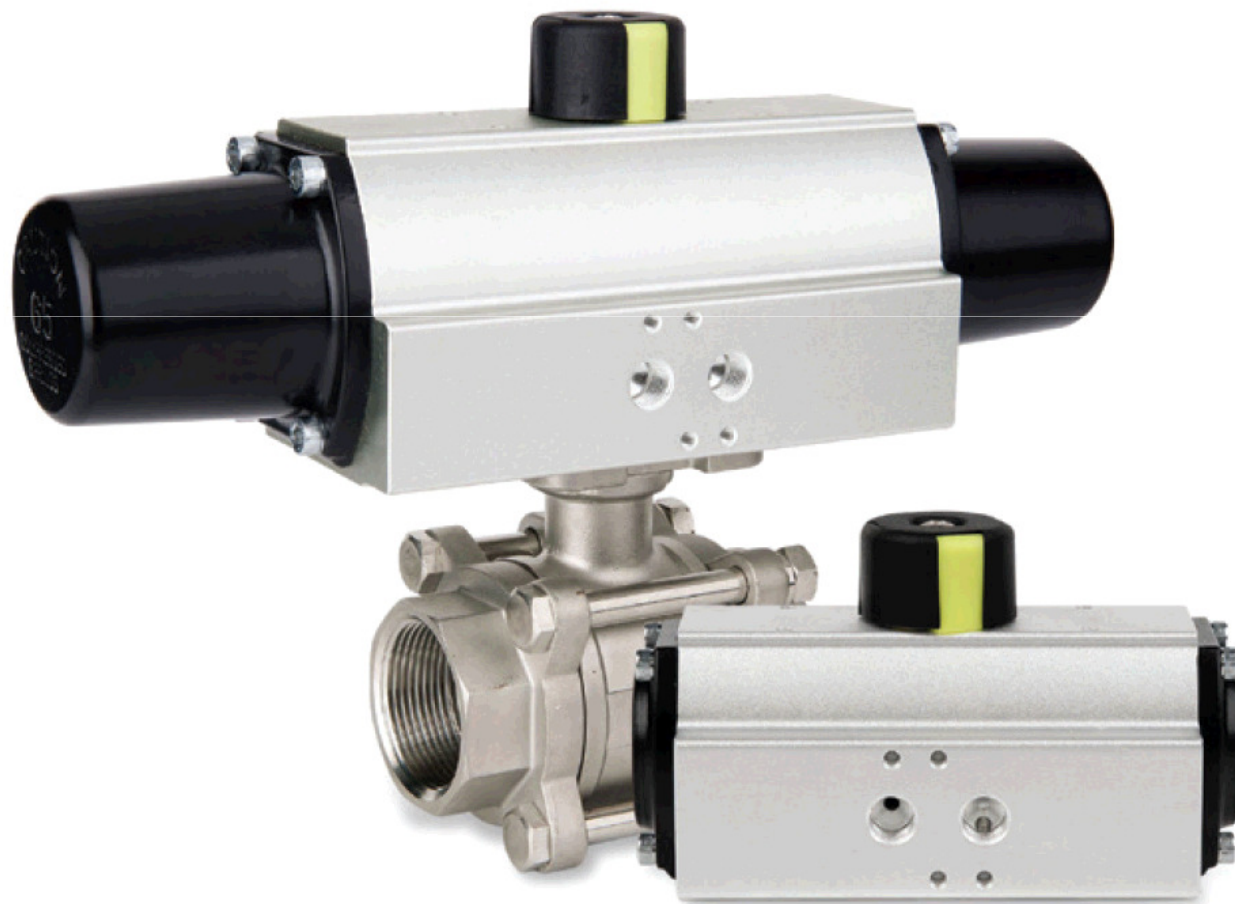

KOSAPLUS Co.,Ltd.

信用卡结算手册 *KITA ePAY*