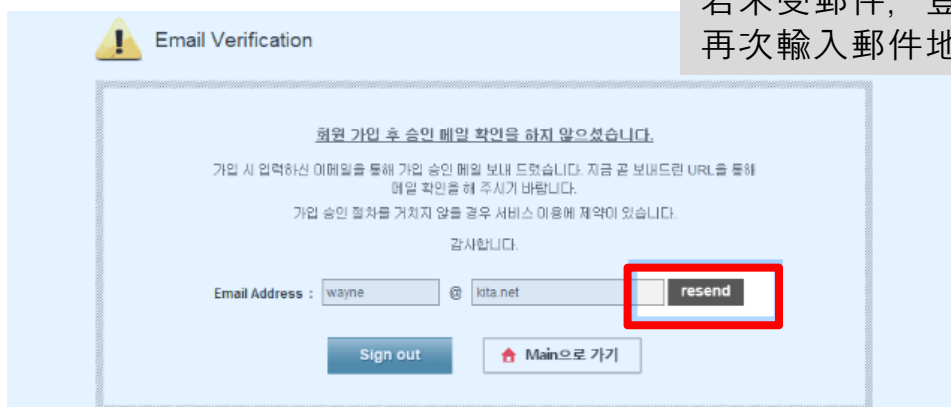

請輸出左側驗證碼。

This helps tradeKorea to prevent automated registration. Please make sure your information is correct.

Sign Up

輸入紅框的內容後，點擊 Sing Up。

1_ 註冊

填報所有要求事項，註冊時輸入的內容自動發給您的郵件。
Please confirm that your e-mail address is correct by clicking here!
點擊文句，完成註冊。

若未受郵件，登陸時顯示如下的畫面。
再次輸入郵件地址，請點擊resend（再發）鍵。

2. 結算

進行註冊及結算步驟。

The screenshot displays the tradeKorea.com website interface. At the top, there is a navigation bar with links for 'Sign Out', 'Hello Eul a', 'Credit: 1236', 'About tradeKorea', 'Support', 'Service', 'My tradeKorea', 'Cart', 'Webzine', and language options '국문' and '中文'. The main header features the tradeKorea.com logo and a search bar containing 'KOSAPLUS', which is highlighted with a red box. Below the search bar, a dropdown menu shows suggestions: 'cosmetics whole', 'kosapius', and 'KOSAPLUS'. To the right of the search bar is an 'Advanced Search' button and a 'TREND' button. The central banner advertises the 'Global Business Matching Service' with the text 'It's Reliable, Fast and Free sourcing service for buyers. Directly meet with top suppliers within 24 working hours.' and a 'Submit an application' button. On the left, there is a 'ALL CATEGORIES' sidebar with a list of product categories. On the right, there are two columns of service options: 'IF YOU'RE BUYER' (Global Business Matching Service, Post Buying Leads, Online Exhibition, Online Payment Product, Korea Trade Statistics) and 'IF YOU'RE SELLER' (Global Business Matching Service). At the bottom right, there are advertisements for 'mall24' and 'KOREAN MADE'.