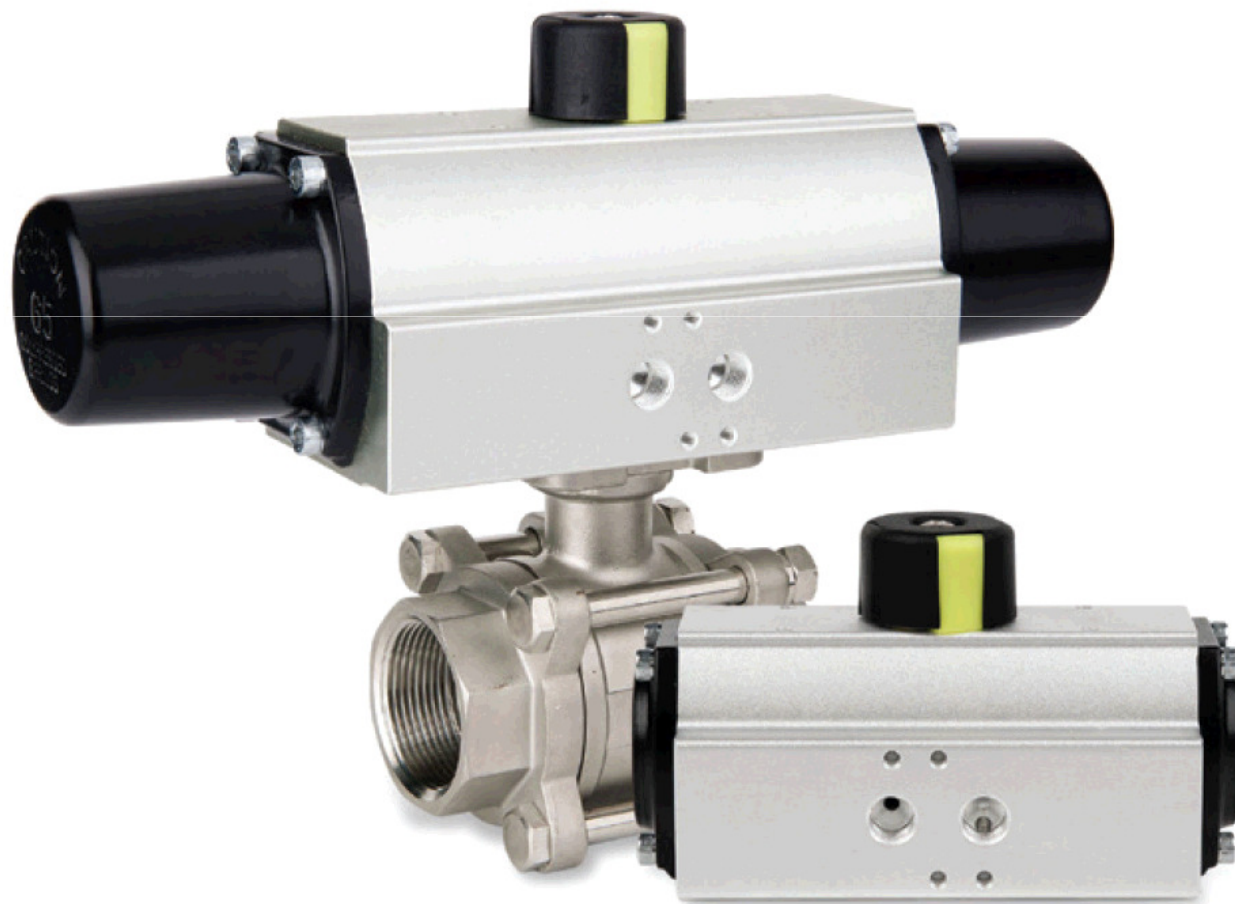

KOSAPLUS Co.,Ltd.

信用卡結算手冊 *KITA ePAY*