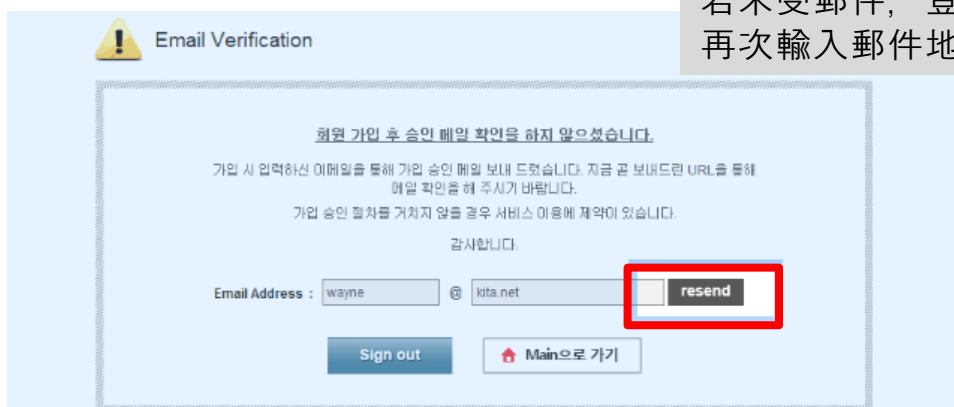

若未受郵件，登陸時顯示如下的畫面。
再次輸入郵件地址，請點擊resend（再發）鍵。