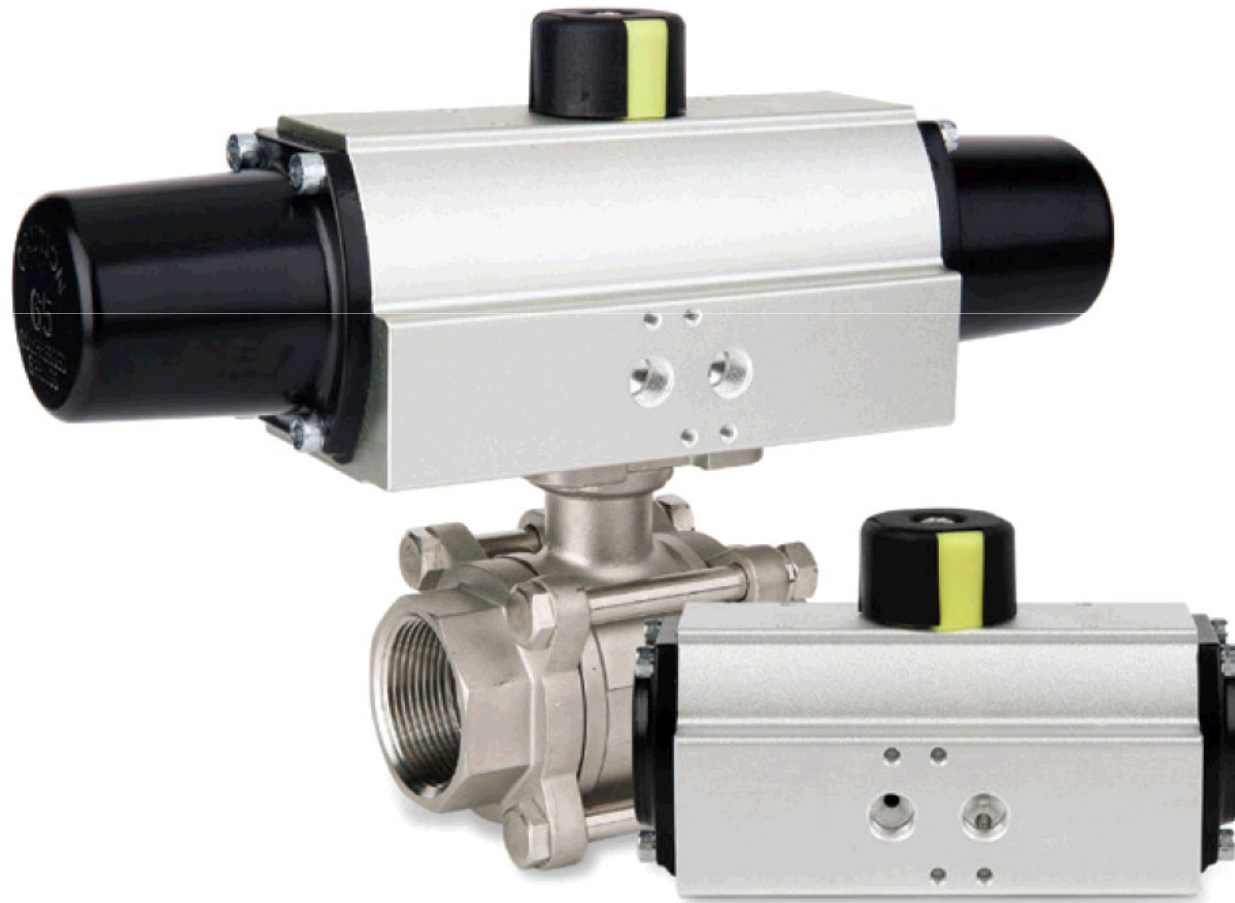

KOSAPLUS Co.,Ltd.

Credit card payment manual (KITA ePAY)