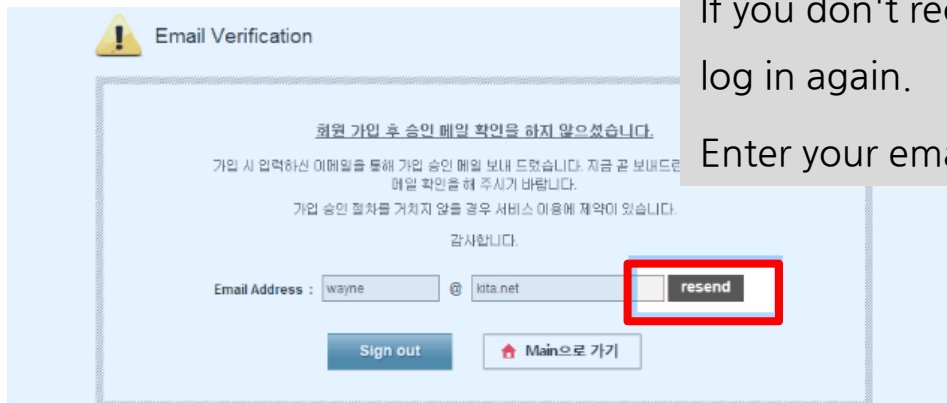

## Basic Information

+ I am here as	<input type="radio"/> Seller <input checked="" type="radio"/> Buyer <input type="radio"/> Both
+ Country	<input type="text"/>
SNS	 You can easily log-in by connecting your SNS accounts.
+ Name	<input type="text"/> First Name <input type="text"/> Last Name
+ E-mail	<input type="text"/> Email ID @ <input type="text"/> Email Domain <input type="button" value="Check for Duplicate E-mail"/> This e-mail will be used to sign into tradeKorea.com and find your ID or password.
+ Member ID	<input type="text"/> member id <input type="button" value="Check for Duplicate ID"/>
+ Password	<input type="password"/> Password
+ Re-enter Password	<input type="password"/>
+ Security Code	 <input type="text"/>  Enter the same code on the left. This helps tradekorea to prevent automated registration. Please make sure your information is correct.

Fill in all the red boxes in English and click "Sign Up".

# 1\_Membership

If you complete entering all requirements, an automatic mail is sent to the email address you filled in.

**Please confirm that your e-mail address is correct by clicking here!**

Click sentence finally for a membership.