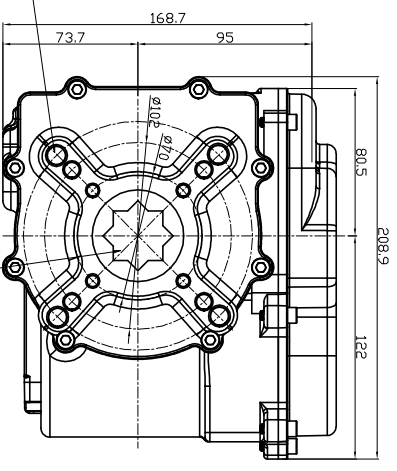

KE028, 040, 050 외형도 Ver.2

CAUTIONS

Don't open Cover during operation, due to prevent electric shock!
 To keep safety of conductor, don't touch any space heater
 don't attempt to install or record any electric device
 without shutting off incoming power!
 Please use proper cable gland to
 prevent incoming cable of the conductor

JSD S211
 F07/M8 TAP DP19
 F10/M10 TAP DP19
 F12/M12 TAP DP19

REV. NO.	REVISION DESCRIPTION	DRAWN / DATE	APPROVED / DATE
△	최초작성	노환기 / 180710	
△			

KOSAPLUS Co., Ltd	
KORSA	
TITLE	KE028, 040, 050 외형도 Ver.2
DRAWING NO.	KE050-0000
REV.	0