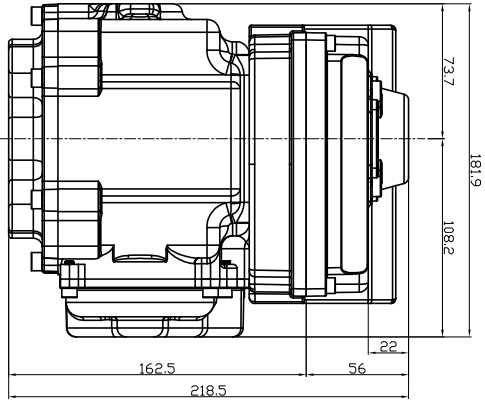

KE028, 040, 050 외형도 Ver.2

CAUTIONS

Don't open Cover during operation, due to prevent electric shock!
 To keep safety of conductor, don't touch any space heater
 don't attempt to install or record any electric device
 without shutting off incoming power!
 Please use proper cable gland to
 prevent incoming cable of the conductor

JSD S211
 F07/M8 TAP DP19
 F10/M10 TAP DP19
 F12/M12 TAP DP19

REV. NO.	REVISION DESCRIPTION	DRAWN / DATE	APPROVED / DATE
△	최초작성	노환기 / 180710	
△			

KOSAPLUS Co., Ltd	
KORSA	
TITLE	KE028, 040, 050 외형도 Ver.2
DRAWING NO.	KE050-0000
REV.	0