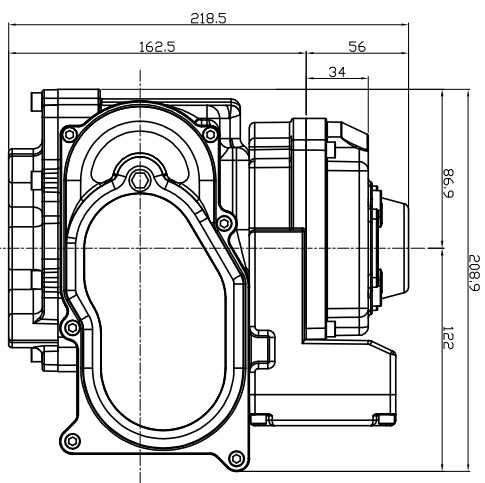

KE028, 040, 050 외형도 Ver.2

CAUTIONS

Don't open Cover during operation, due to prevent electric shock!
 To keep safety of conductor, don't touch any space heater
 don't attempt to install or record any electric device
 without shutting off incoming power!
 Please use proper cable gland to
 prevent incoming cable of the conductor

JSD S211
 F07/M8 TAP DP19
 F10/M10 TAP DP19
 F12/M12 TAP DP19

REV. NO.	REVISION DESCRIPTION	DRAWN / DATE	APPROVED / DATE
△	최초작성	노환기 / 180710	
△			

KOSAPLUS Co., Ltd	
KORSA	
TITLE	KE028, 040, 050 외형도 Ver.2
DRAWING NO.	KE050-0000
REV.	0