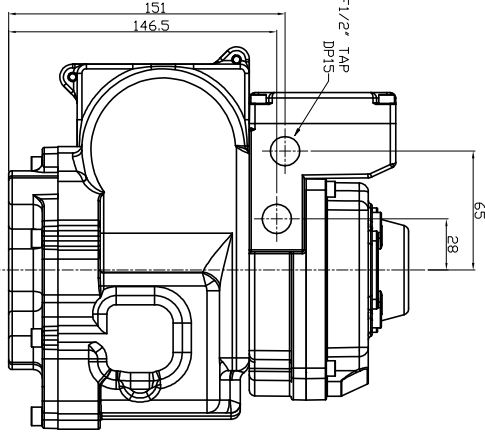

KE028, 040, 050 외형도 Ver.2

CAUTIONS

Don't open Cover during operation, due to prevent electric shock!
 To keep safety of conductor, don't touch any space heater
 don't attempt to install or record any electric device
 without shutting off incoming power!
 Please use proper cable gland to
 prevent incoming cable of the conductor

JSD S211
 F07/M8 TAP DP19
 F10/M10 TAP DP19
 F12/M12 TAP DP19

REV. NO.	REVISION DESCRIPTION	DRAWN / DATE	APPROVED / DATE
△	최초작성	노환기 / 180710	
△			

KOSAPLUS Co., Ltd	
KORSA	
TITLE	KE028, 040, 050 외형도 Ver.2
DRAWING NO.	KE050-0000
REV.	0